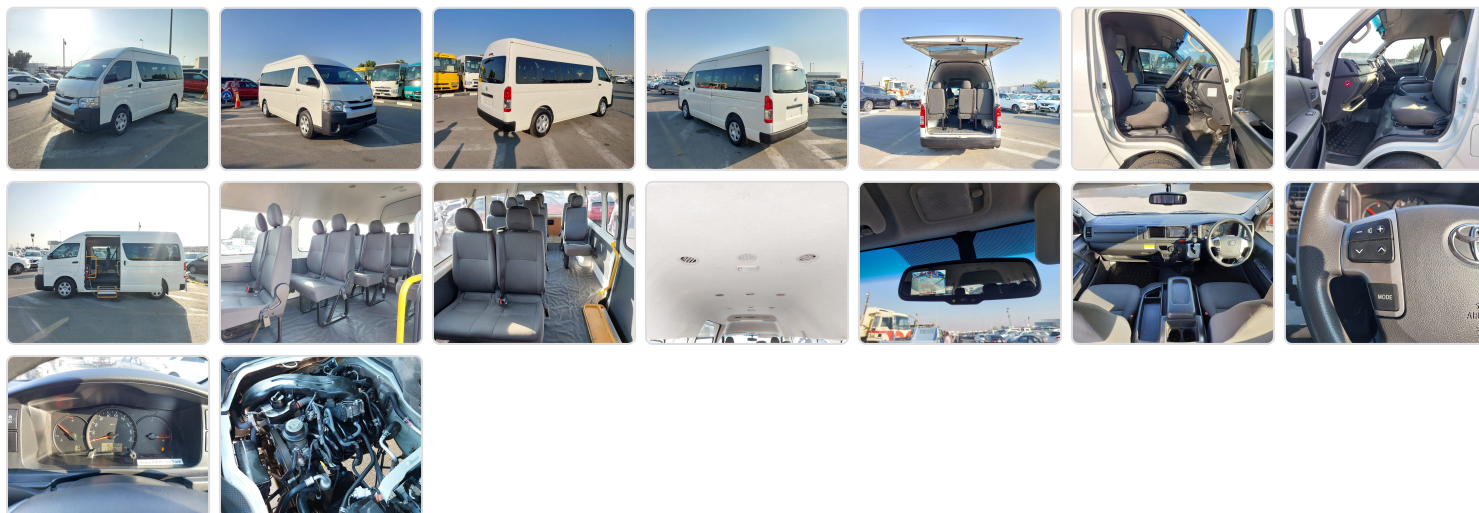

**TOYOTA HIACE COMMUTER**  
Stock ID 584388

**Registration Year: 2018**  
**Manufacture Year: 0**

## Vehicle Specifications

<b>Model:</b>		<b>Chassis No:</b>	JTFSX22P106199476	<b>Grade:</b>		<b>Fuel:</b>	Petrol
<b>Engine:</b>	2TR-FE	<b>Drive Train:</b>	2WD	<b>Dimensions:</b>	24 M <sup>3</sup>	<b>Shape:</b>	VAN
<b>Engine No:</b>	2023	<b>Transmission:</b>	AT	<b>Mileage:</b>	115300	<b>Capacity:</b>	2700cc
<b>Ext. Color:</b>		<b>Weight (kg):</b>		<b>Seats:</b>	12	<b>Color:</b>	
<b>Certification:</b>		<b>Classification:</b>		<b>Exterior:</b>	WHITE	<b>Interior:</b>	BLACK

## Vehicle images