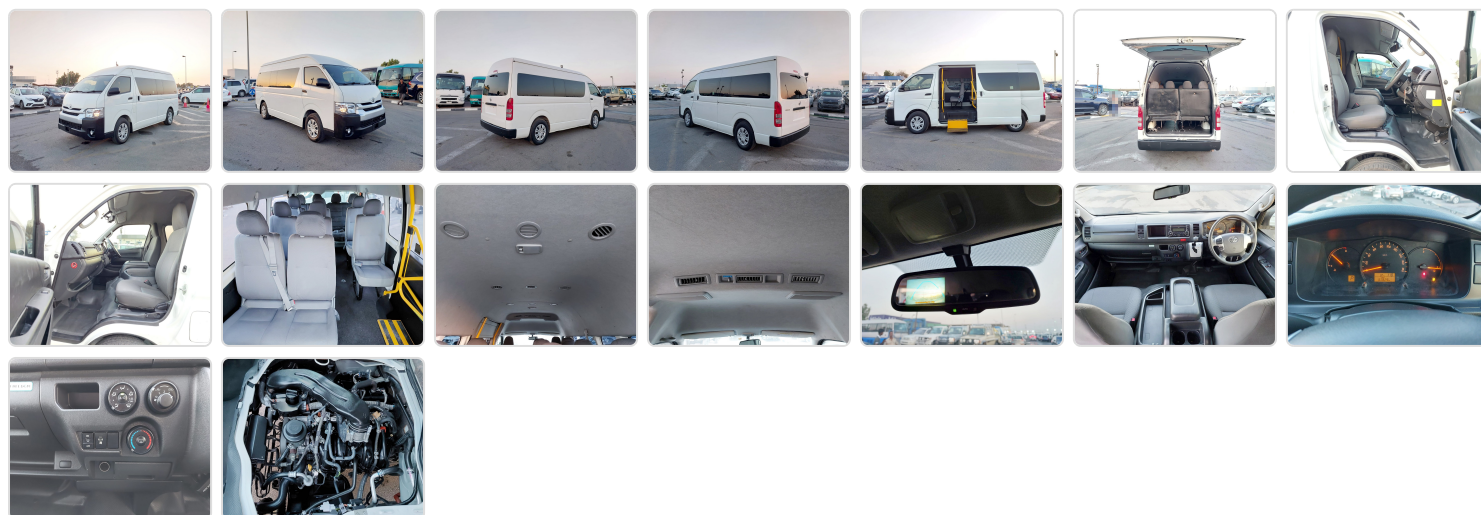

**TOYOTA HIACE COMMUTER**  
Stock ID 459364

**Registration Year: 2016**  
**Manufacture Year: 0**

## Vehicle Specifications

<b>Model:</b>		<b>Chassis No:</b>	JTFSX22P006168493	<b>Grade:</b>		<b>Fuel:</b>	Petrol
<b>Engine:</b>	2TR-FE	<b>Drive Train:</b>	2WD	<b>Dimensions:</b>	24 M <sup>3</sup>	<b>Shape:</b>	VAN
<b>Engine No:</b>	2023	<b>Transmission:</b>	AT	<b>Mileage:</b>	163700	<b>Capacity:</b>	2700cc
<b>Ext. Color:</b>		<b>Weight (kg):</b>		<b>Seats:</b>	14	<b>Color:</b>	
<b>Certification:</b>		<b>Classification:</b>		<b>Exterior:</b>	WHITE	<b>Interior:</b>	BLACK

## Vehicle images