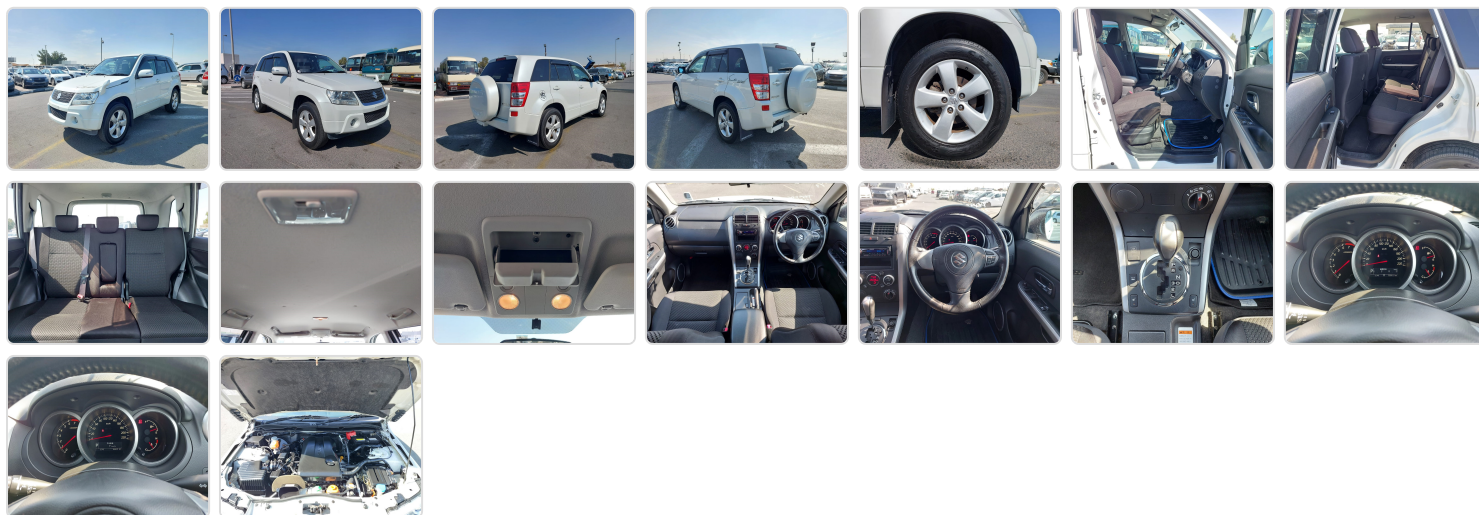

SUZUKI ESCUDO
Stock ID 414640

Registration Year: 2011
Manufacture Year: 2011

Vehicle Specifications

Model:		Chassis No:	TDA4W-211794	Grade:		Fuel:	Petrol
Engine:	J24B	Drive Train:	4WD	Dimensions:	14 M ³	Shape:	SUV
Engine No:	2023	Transmission:	AT	Mileage:	88900	Capacity:	2400cc
Ext. Color:	Z7T	Weight (kg):		Seats:	5	Color:	
Certification:		Classification:		Exterior:	WHITE	Interior:	BLACK

Vehicle images

Vehicle Options

Pwr Steering	<i>Yes</i>	Pwr Wind	<i>Yes</i>	Pwr Mirrors	<i>Yes</i>	Center Lock	Air Cond	<i>Yes</i>
Reverse Camera		Pwr Slide Door		Easy Closer		Cruise Control	ABS	
Air Bag		Fog Lamps		HID Head Lamps		LED Head Lamps	Spare Key	
Remote Key		Push Start		Seat Heater		Pwr Seat	Leather Seat	
Floor Mat		Sun Roof		Alloy Wheels	<i>Yes</i>	Grill Guard	Rear Wiper	
Rear Spoiler		Stereo (FULL)		Navi/TV		CD Player	Car MD	
AUX		Spare Tire		Spare Tire Case		Puncture Repairing Kit	Tool	
Jack		Operators Manual		Maint. Record		360 Degree Camera	AM/FM Radio	
4WD	<i>Yes</i>	2WD		Back Tire		TV	Body Kit	
Side Skirts		Front Lip Spoiler		Turbo		Side Airbag	Wheel Spanner	
ESC		Keyless Entry						