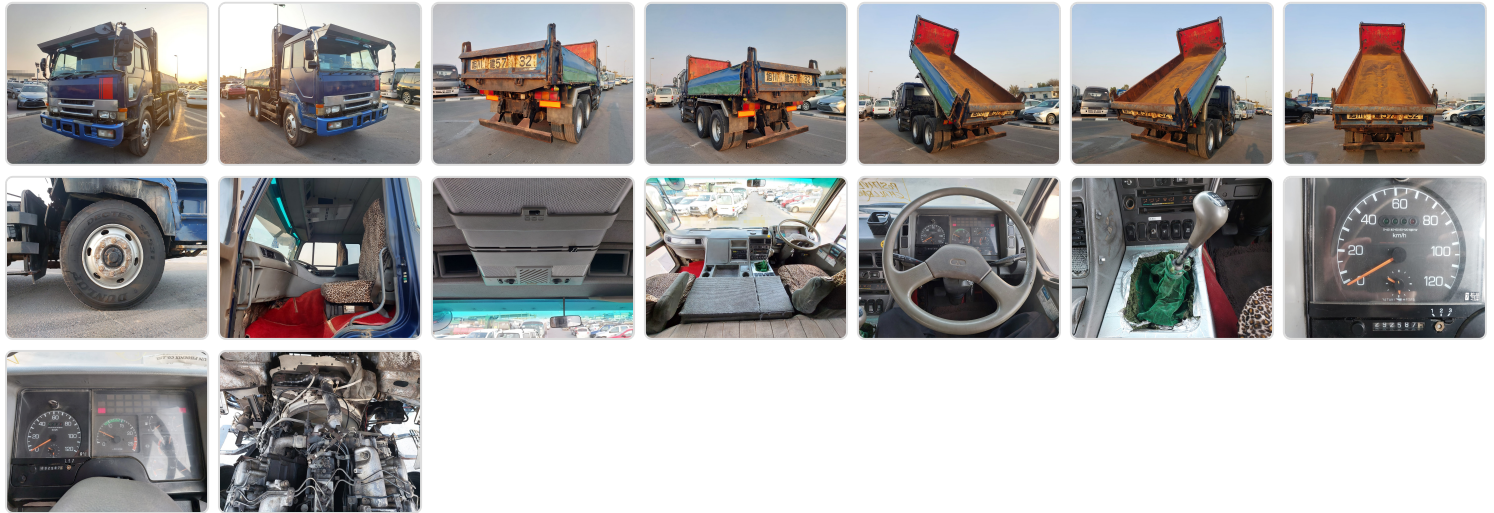

MITSUBISHI SUPER GREAT
Stock ID 700991

Registration Year: 1996
Manufacture Year: 1996

Vehicle Specifications

Model:		Chassis No:	FV419J-760735	Grade:		Fuel:	Diesel
Engine:		Drive Train:	2WD	Dimensions:	70 M ³	Shape:	DUMPER
Engine No:	2023	Transmission:	MT	Mileage:	292600	Capacity:	17730cc
Ext. Color:		Weight (kg):		Seats:	3	Color:	
Certification:		Classification:		Exterior:	BLUE	Interior:	SILVER

Vehicle images

Vehicle Options

Pwr Steering	<i>Yes</i>	Pwr Wind	<i>Yes</i>	Pwr Mirrors	Center Lock	Air Cond	<i>Yes</i>
Reverse Camera		Pwr Slide Door		Easy Closer	Cruise Control	ABS	
Air Bag		Fog Lamps		HID Head Lamps	LED Head Lamps	Spare Key	
Remote Key		Push Start		Seat Heater	Pwr Seat	Leather Seat	
Floor Mat		Sun Roof		Alloy Wheels	Grill Guard	Rear Wiper	
Rear Spoiler		Stereo (FULL)		Navi/TV	CD Player	Car MD	
AUX		Spare Tire		Spare Tire Case	Puncture Repairing Kit	Tool	
Jack		Operators Manual		Maint. Record	360 Degree Camera	AM/FM Radio	<i>Yes</i>
4WD		2WD	<i>Yes</i>	Back Tire	TV	Body Kit	
Side Skirts		Front Lip Spoiler		Turbo	Side Airbag	Wheel Spanner	
ESC		Keyless Entry					