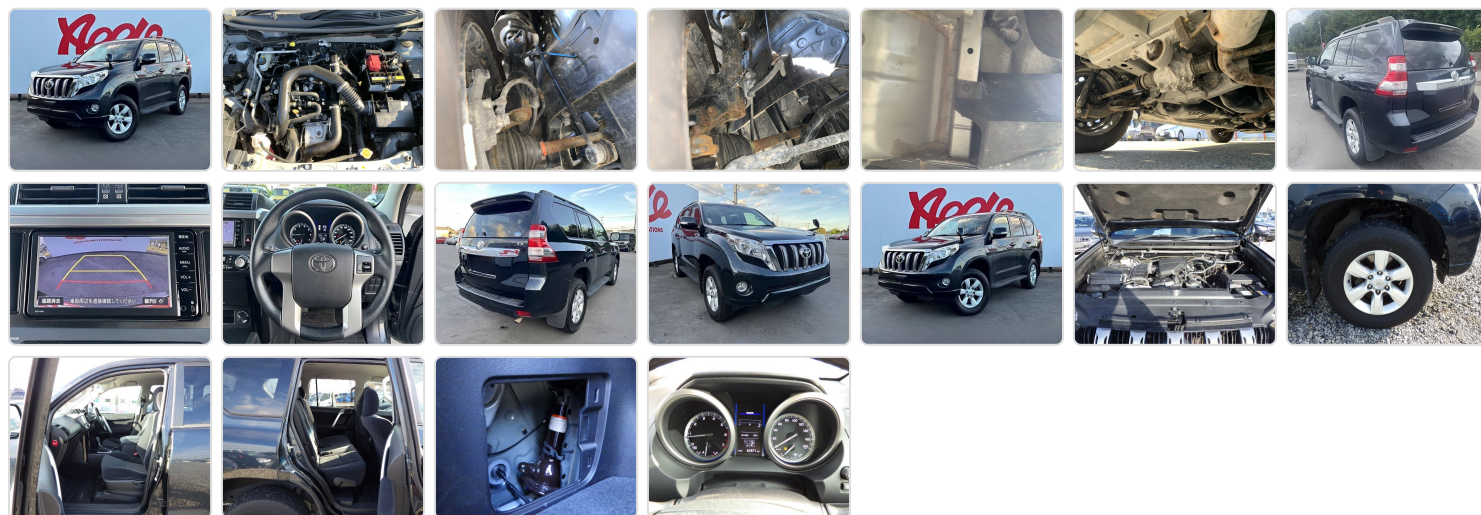

**TOYOTA LAND CRUISER**  
Stock ID 470372

**Registration Year: 2015**  
**Manufacture Year: 2015**

## Vehicle Specifications

<b>Model:</b>	2TR	<b>Chassis No:</b>	TRJ150-0058***	<b>Grade:</b>	TX ?7SEATS	<b>Fuel:</b>	Hybrid
<b>Engine:</b>	01248DR2	<b>Drive Train:</b>	4WD	<b>Dimensions:</b>	21 M <sup>3</sup>	<b>Shape:</b>	SUV
<b>Engine No:</b>	2023	<b>Transmission:</b>	MT	<b>Mileage:</b>	83000	<b>Capacity:</b>	2,690cc
<b>Ext. Color:</b>	cs2	<b>Weight (kg):</b>	2,090 / 2,475	<b>Seats:</b>	5	<b>Color:</b>	cfgd1
<b>Certification:</b>	16330	<b>Classification:</b>	0066	<b>Exterior:</b>	4.5 points ?FRONT FOG LAMP ?ROOF RAIL ?SIDE STEP ?REAR SPOILER ?FACTORY 17inch ALLOY WHEEL	<b>Interior:</b>	4.5 points ?7SEATS CAPACITY ?NAVIGATION ?BACK CAMERA ?STEERING SWITCH

## Vehicle images