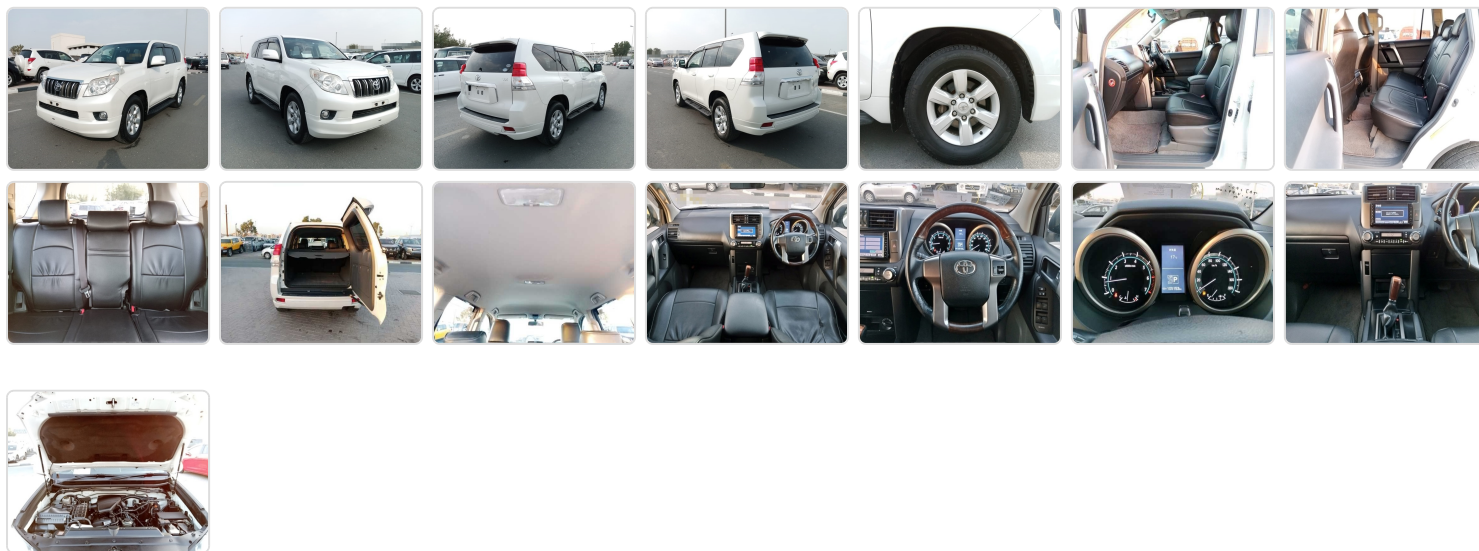

TOYOTA LAND CRUISER PRADO
 Stock ID 102215

Registration Year: 2011
Manufacture Year: 2011

Vehicle Specifications

Model:		Chassis No:	TRJ150-0014991	Grade:	TX	Fuel:	Petrol
Engine:	2TR-FE	Drive Train:	4WD	Dimensions:	17 M ³	Shape:	SUV
Engine No:	2023	Transmission:	AT	Mileage:	107000	Capacity:	2700cc
Ext. Color:	070	Weight (kg):		Seats:	5	Color:	
Certification:		Classification:		Exterior:	PEARL WHITE	Interior:	BLACK

Vehicle images

Vehicle Options

Pwr Steering	<i>Yes</i>	Pwr Wind	<i>Yes</i>	Pwr Mirrors	<i>Yes</i>	Center Lock	<i>Yes</i>	Air Cond	<i>Yes</i>
Reverse Camera	<i>Yes</i>	Pwr Slide Door		Easy Closer		Cruise Control		ABS	
Air Bag	<i>Yes</i>	Fog Lamps	<i>Yes</i>	HID Head Lamps		LED Head Lamps		Spare Key	
Remote Key		Push Start	<i>Yes</i>	Seat Heater		Pwr Seat	<i>Yes</i>	Leather Seat	
Floor Mat		Sun Roof		Alloy Wheels	<i>Yes</i>	Grill Guard		Rear Wiper	
Rear Spoiler	<i>Yes</i>	Stereo (FULL)		Navi/TV		CD Player		Car MD	
AUX		Spare Tire	<i>Yes</i>	Spare Tire Case		Puncture Repairing Kit		Tool	
Jack		Operators Manual		Maint. Record		360 Degree Camera		AM/FM Radio	<i>Yes</i>
4WD	<i>Yes</i>	2WD		Back Tire		TV	<i>Yes</i>	Body Kit	
Side Skirts		Front Lip Spoiler		Turbo		Side Airbag		Wheel Spanner	
ESC		Keyless Entry							