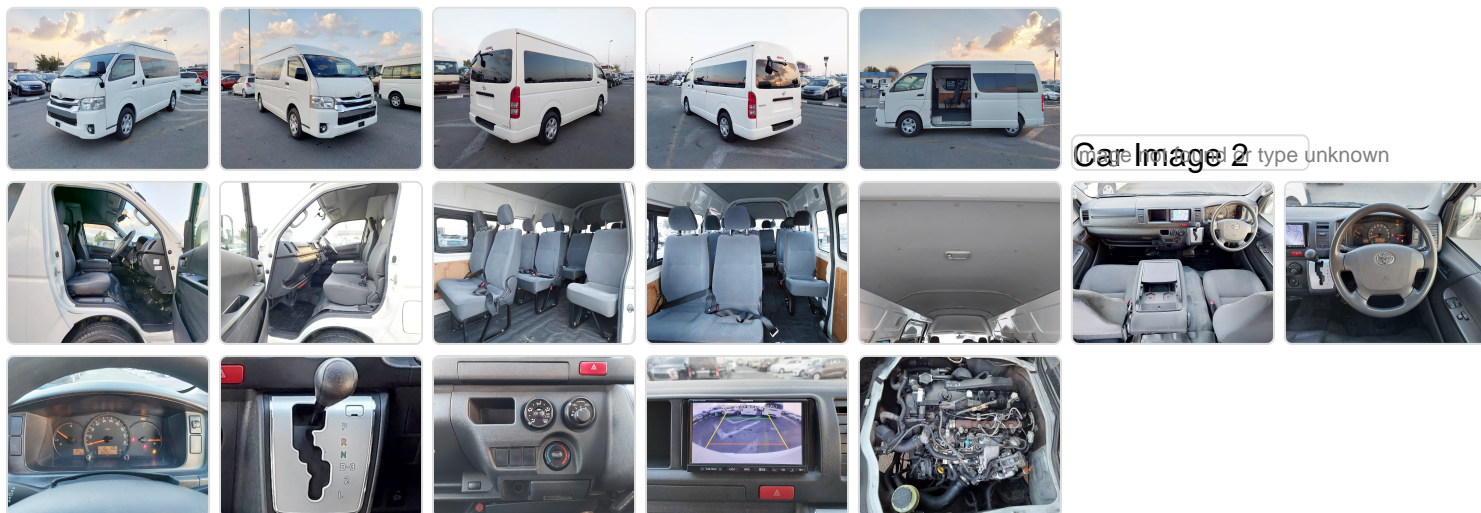

**TOYOTA HIACE COMMUTER**  
Stock ID 757091

**Registration Year: 2014**  
**Manufacture Year: 2014**

## Vehicle Specifications

<b>Model:</b>		<b>Chassis No:</b>	KDH221-0013832	<b>Grade:</b>		<b>Fuel:</b>	Diesel
<b>Engine:</b>	1KD-FTV	<b>Drive Train:</b>	2WD	<b>Dimensions:</b>	24 M <sup>3</sup>	<b>Shape:</b>	VAN
<b>Engine No:</b>	2023	<b>Transmission:</b>	AT	<b>Mileage:</b>	306400	<b>Capacity:</b>	3000cc
<b>Ext. Color:</b>	058	<b>Weight (kg):</b>		<b>Seats:</b>	15	<b>Color:</b>	
<b>Certification:</b>		<b>Classification:</b>		<b>Exterior:</b>	WHITE	<b>Interior:</b>	GRAY

## Vehicle images