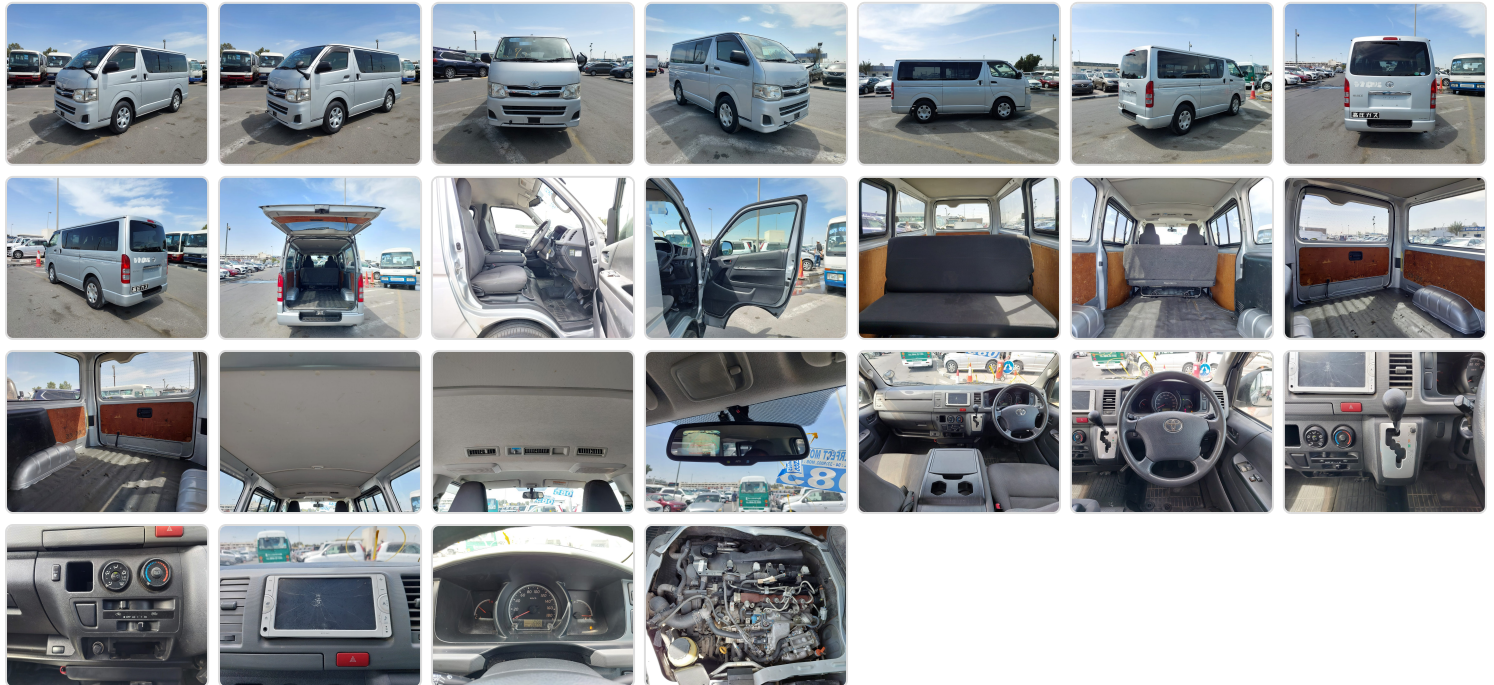

TOYOTA HIACE VAN
Stock ID 023440

Registration Year: 2013
Manufacture Year: 2013

Vehicle Specifications

Model:		Chassis No:	KDH201-0116913	Grade:		Fuel:	Diesel
Engine:	1KD	Drive Train:	2WD	Dimensions:	17 M ³	Shape:	VAN
Engine No:	2023	Transmission:	AT	Mileage:	286272	Capacity:	3000cc
Ext. Color:		Weight (kg):		Seats:	5	Color:	
Certification:		Classification:		Exterior:	SILVER	Interior:	BEIGE

Vehicle images

Vehicle Options

Pwr Steering	<i>Yes</i>	Pwr Wind	<i>Yes</i>	Pwr Mirrors	<i>Yes</i>	Center Lock	<i>Yes</i>	Air Cond	<i>Yes</i>
Reverse Camera		Pwr Slide Door		Easy Closer		Cruise Control		ABS	
Air Bag		Fog Lamps		HID Head Lamps		LED Head Lamps		Spare Key	
Remote Key		Push Start		Seat Heater		Pwr Seat		Leather Seat	
Floor Mat		Sun Roof		Alloy Wheels		Grill Guard		Rear Wiper	
Rear Spoiler		Stereo (FULL)		Navi/TV		CD Player		Car MD	
AUX		Spare Tire		Spare Tire Case		Puncture Repairing Kit		Tool	
Jack		Operators Manual		Maint. Record		360 Degree Camera		AM/FM Radio	
4WD		2WD	<i>Yes</i>	Back Tire		TV		Body Kit	
Side Skirts		Front Lip Spoiler		Turbo		Side Airbag		Wheel Spanner	
ESC		Keyless Entry							