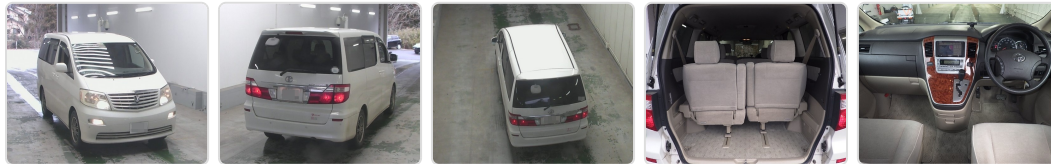

TOYOTA ALPHARD
Stock ID 324639

Registration Year: 2004
Manufacture Year: 2004

Vehicle Specifications

Model:		Chassis No:	ANH10-0064512	Grade:		Fuel:	Petrol
Engine:		Drive Train:	2WD	Dimensions:	17 M ³	Shape:	VAN
Engine No:	2023	Transmission:	AT	Mileage:	145700	Capacity:	2400cc
Ext. Color:		Weight (kg):		Seats:	8	Color:	
Certification:		Classification:		Exterior:	WHITE	Interior:	BLACK BEIGE

Vehicle images

Vehicle Options

Pwr Steering	<i>Yes</i>	Pwr Wind	<i>Yes</i>	Pwr Mirrors	Center Lock	Air Cond	
Reverse Camera		Pwr Slide Door		Easy Closer	Cruise Control	ABS	
Air Bag		Fog Lamps		HID Head Lamps	LED Head Lamps	Spare Key	
Remote Key		Push Start		Seat Heater	Pwr Seat	Leather Seat	
Floor Mat		Sun Roof		Alloy Wheels	Grill Guard	Rear Wiper	
Rear Spoiler		Stereo (FULL)		Navi/TV	CD Player	Car MD	
AUX		Spare Tire		Spare Tire Case	Puncture Repairing Kit	Tool	
Jack		Operators Manual		Maint. Record	360 Degree Camera	AM/FM Radio	
4WD		2WD	<i>Yes</i>	Back Tire	TV	Body Kit	
Side Skirts		Front Lip Spoiler		Turbo	Side Airbag	Wheel Spanner	
ESC		Keyless Entry					