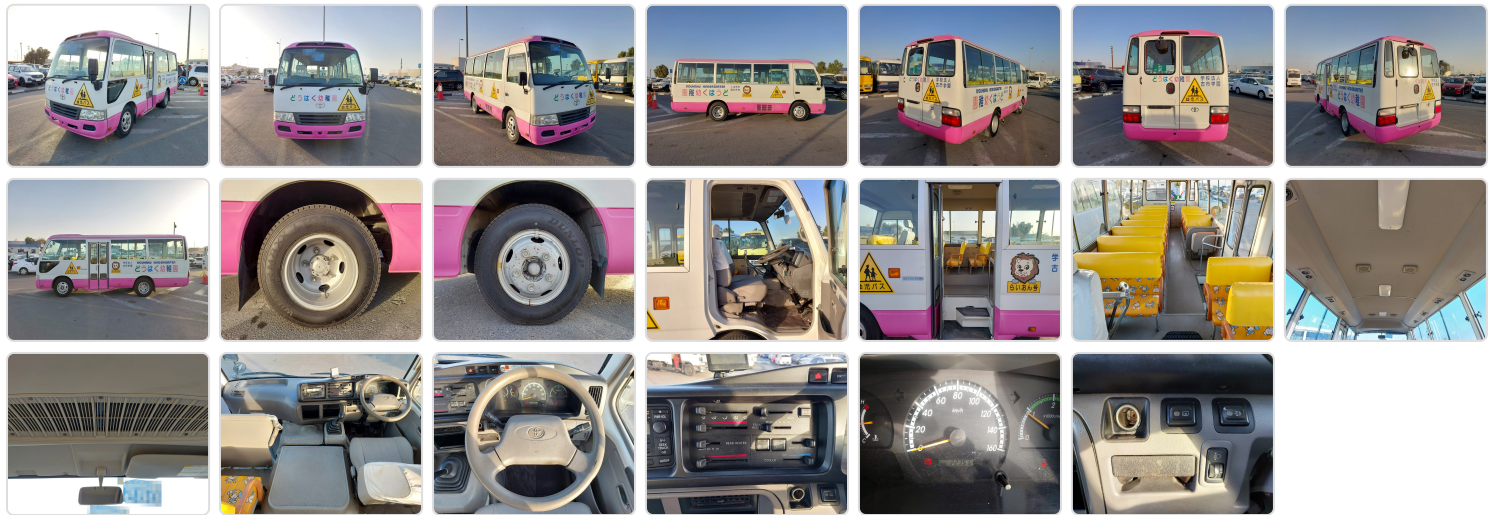

TOYOTA COASTER
Stock ID 067048

Registration Year: 2011
Manufacture Year: 2011

Vehicle Specifications

| | | | | | | | |
|-----------------------|------|------------------------|---------------|--------------------|-------------------|------------------|--------|
| Model: | | Chassis No: | XZB40-0053446 | Grade: | | Fuel: | Diesel |
| Engine: | N04C | Drive Train: | 2WD | Dimensions: | 36 M ³ | Shape: | BUS |
| Engine No: | 2023 | Transmission: | MT | Mileage: | 223600 | Capacity: | 4000cc |
| Ext. Color: | | Weight (kg): | 3230 | Seats: | 1 | Color: | |
| Certification: | | Classification: | | Exterior: | OTHER | Interior: | GRAY |

Vehicle images

Vehicle Options

| | | | | | | |
|----------------|------------|-------------------|-----------------|------------------------|---------------|------------|
| Pwr Steering | <i>Yes</i> | Pwr Wind | Pwr Mirrors | Center Lock | Air Cond | <i>Yes</i> |
| Reverse Camera | | Pwr Slide Door | Easy Closer | Cruise Control | ABS | |
| Air Bag | | Fog Lamps | HID Head Lamps | LED Head Lamps | Spare Key | |
| Remote Key | | Push Start | Seat Heater | Pwr Seat | Leather Seat | |
| Floor Mat | | Sun Roof | Alloy Wheels | Grill Guard | Rear Wiper | |
| Rear Spoiler | | Stereo (FULL) | Navi/TV | CD Player | Car MD | |
| AUX | | Spare Tire | Spare Tire Case | Puncture Repairing Kit | Tool | |
| Jack | | Operators Manual | Maint. Record | 360 Degree Camera | AM/FM Radio | <i>Yes</i> |
| 4WD | | 2WD | Back Tire | TV | Body Kit | |
| Side Skirts | | Front Lip Spoiler | Turbo | Side Airbag | Wheel Spanner | |
| ESC | | Keyless Entry | | | | |